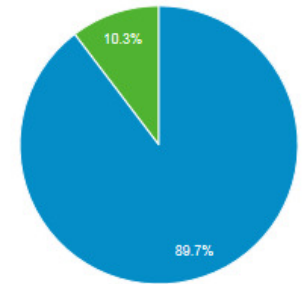

All Sessions
100.00%

+ Add Segment

Overview

Sessions vs. [Select a metric](#)

Hourly Day **Week** Month

Sessions 5,316	Users 4,546	Pageviews 8,284	Pages / Session 1.56	Avg. Session Duration 00:01:00
Bounce Rate 83.41%	% New Sessions 85.25%			

■ New Visitor ■ Returning Visitor

Demographics

- Language ▸
- Country
- City
- System**
- Browser
- Operating System
- Service Provider

Language

Language	Sessions	% Sessions
1. (not set)	2,893	54.42%
2. ru	673	12.66%
3. en-us	658	12.38%
4. ru-ru	390	7.34%
5. en-au	245	4.61%
6. pt-br	145	2.73%
7. en-gb	91	1.71%